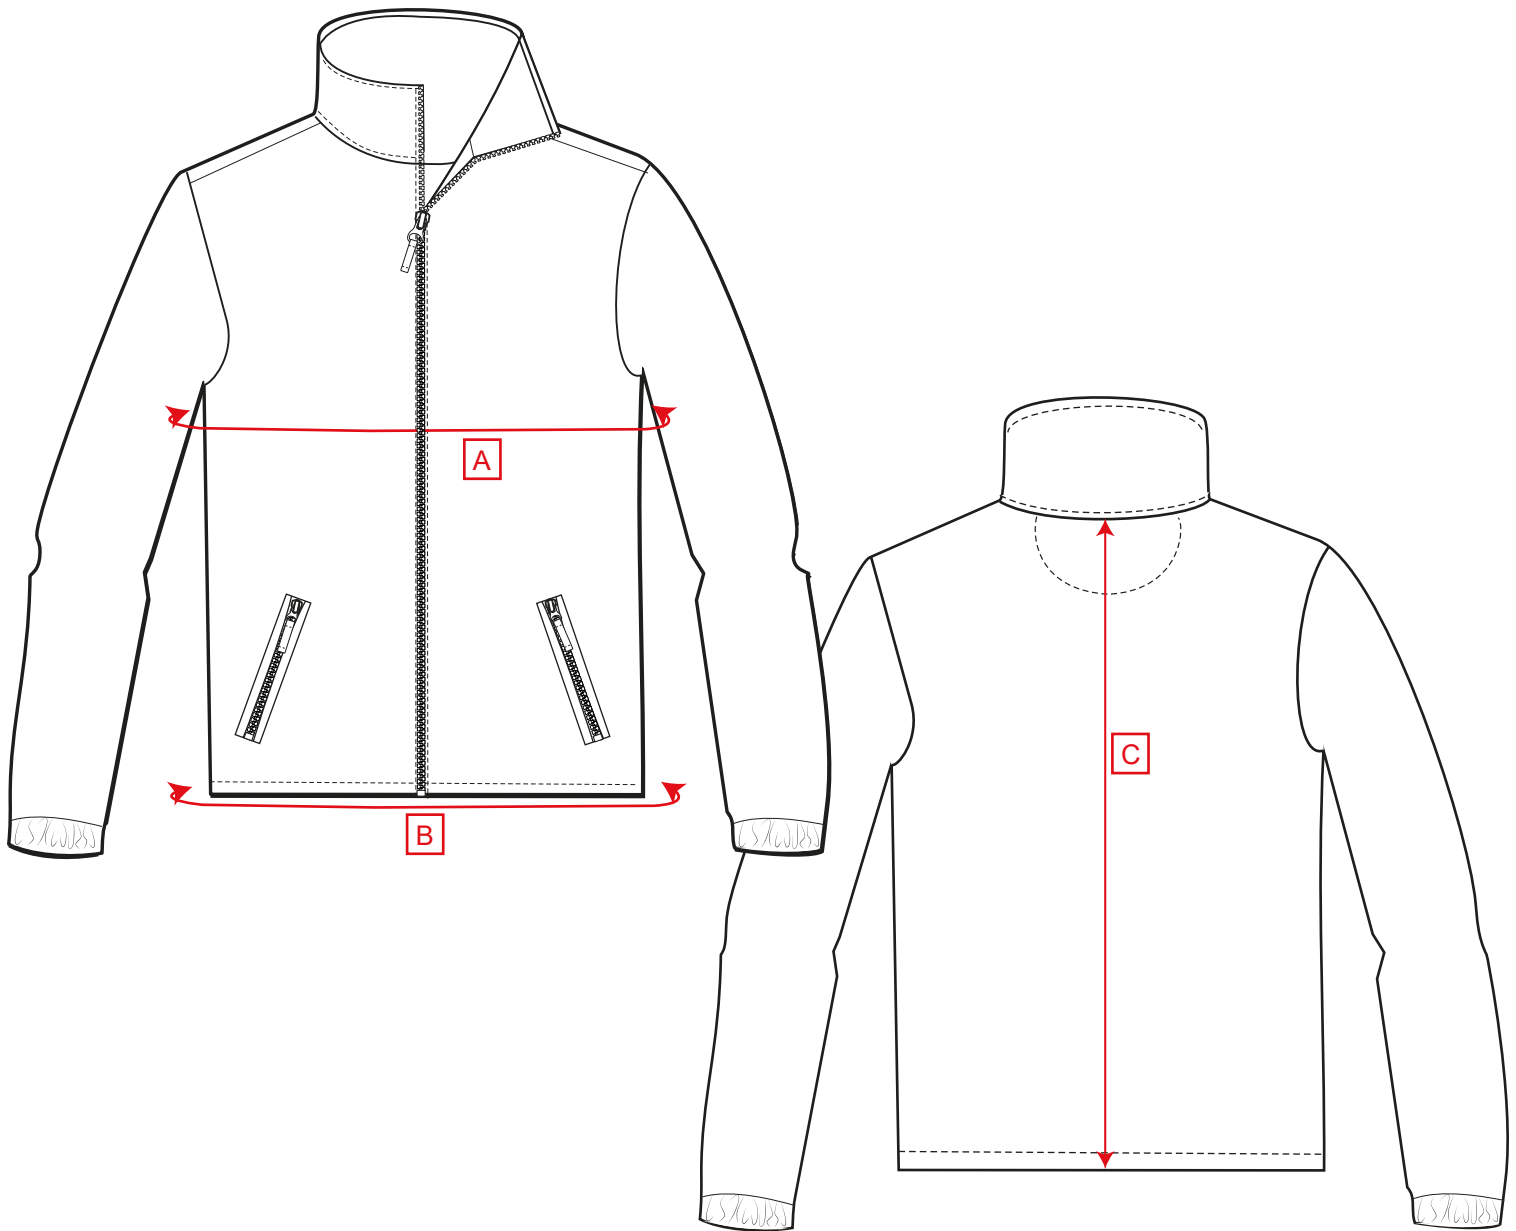

# PORTWEST®

STYLE F205  
NO:

DESCRIPTION: Aran Fleece

	Code	XS	Small	Medium	Large	Xlarge	XXL	3XI	4XI	5XI
To Fit Chest		80-88	92-96	100-104	108-112	116-124	128-132	136-140	144-148	152-160
Chest	A	98	106	114	122	130	138	146	154	162
Collar to Cuff	B	79	80	81	82	83	84	85	86	87
Nape to Hem	C	74	74	74	74	76	76	76	78	78