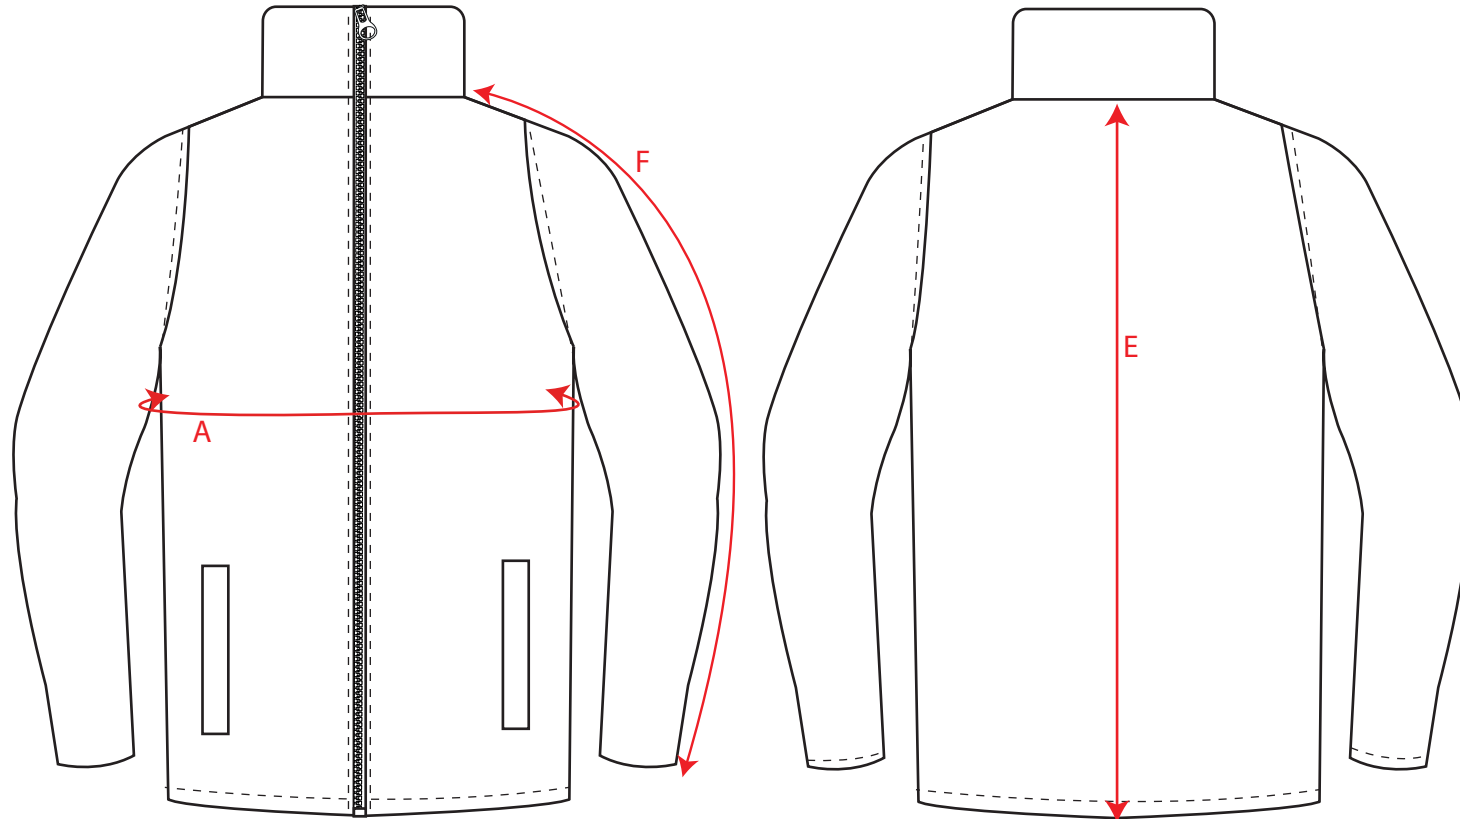

STYLE NO: TK21	DESCRIPTION: Ladies Print & Promo Softshell
----------------	---

SIZE	XS	S	M	L	XL	XXL	
	8	10	12	14	16	18	
Code	72-80	84-88	92-96	100-104	108-112	116-120	
Chest Circumference	A	95	100	105	110	115	120
Centre Back Length	E	64	66	68	70	72.5	74.5
Sleeve Length	F	73	74	75	76	77	78