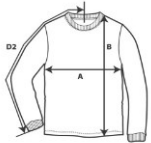

GILDAN®

42400B

GILDAN®
PERFORMANCE®

XL | EG | TG
YOUTH | INFANT | WINGS
100% POLYESTER / POLYESTER / POLIÉSTER
MADE IN / FABRIQUÉ AU /
HECHO EN HONDURAS

Performance Youth Long Sleeve T-Shirt

DETAILS

Weight
Content
Features

170.0 G/SqM (White 161.0 G/SqM)
100% Polyester
Wicking properties
Anti-microbial properties
Snag resistant
Seamed single needle 3/4" collar
Pad printed neck label and double-satin shoulder label
Twin needle sleeve and bottom hems
Quarter-turned to eliminate centre crease
CPSIA Tracking Label Compliant
Transitioning to side seam in 2019

Sizes
Case Packs
Colours
SKU's

XS-XL
XS - XL 36 PIECES
6
30

SPECIFICATIONS

Centimeters	Tol-	Tol+	XS	S	M	L	XL
Chest (A)	2.540	2.540	35.560	40.640	43.180	45.720	48.260
Length from HPS (B)	2.540	2.540	45.720	52.070	55.880	59.690	63.500
Sleeve length (centre back) (D2)	2.540	2.540	52.070	58.420	62.230	67.310	73.660
Inches	Tol-	Tol+	XS	S	M	L	XL
Chest (A)	1.000	1.000	14.000	16.000	17.000	18.000	19.000
Length from HPS (B)	1.000	1.000	18.000	20.500	22.000	23.500	25.000
Sleeve length (centre back) (D2)	1.000	1.000	20.500	23.000	24.500	26.500	29.000