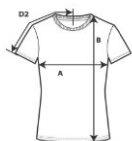

GILDAN®

46000L

Performance Ladies' Core T-Shirt

DETAILS

Weight
Content
Features

159.0 G/SqM (White 156.0 G/SqM)
100% Filament Polyester
Semi-fitted contoured silhouette with side seam
Wicking properties
Anti-microbial properties
Snag resistant
Seamed single needle 1/2" collar
Deep scoop neckline
Cap sleeves
Tear away label
Twin needle sleeve and bottom hems
S-2XL
S - 2XL 36 PIECES
12
60

Sizes
Case Packs
Colours
SKU's

SPECIFICATIONS

Centimeters	Tol-	Tol+	S	M	L	XL	2XL
Chest (A)	1.905	1.905	43.180	48.260	53.340	58.420	63.500
Length from HPS (B)	2.540	2.540	64.770	66.040	68.580	71.120	73.660
Sleeve length (centre back) (D2)	1.905	1.905	31.750	34.290	36.195	38.100	40.640

Inches	Tol-	Tol+	S	M	L	XL	2XL
Chest (A)	0.750	0.750	17.000	19.000	21.000	23.000	25.000
Length from HPS (B)	1.000	1.000	25.500	26.000	27.000	28.000	29.000
Sleeve length (centre back) (D2)	0.750	0.750	12.500	13.500	14.250	15.000	16.000